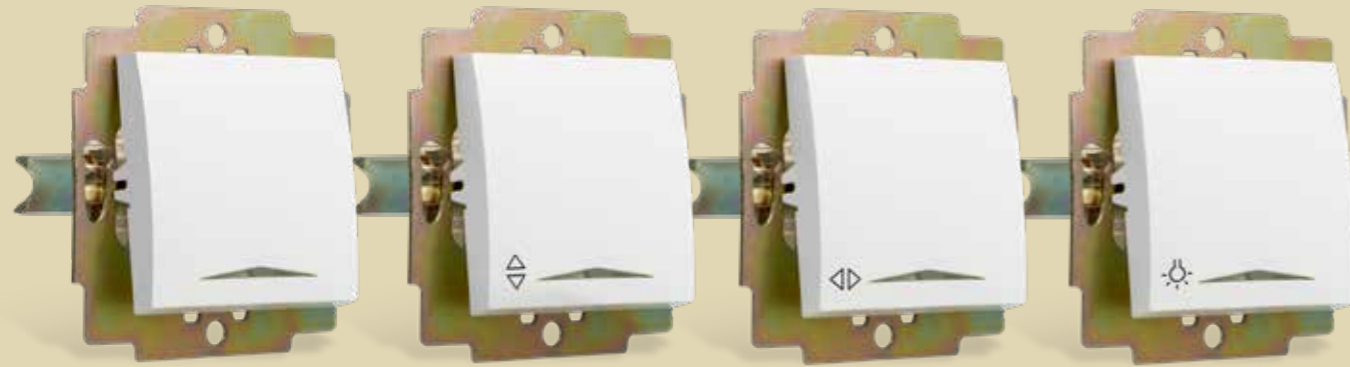

Arsam
Series

Crystal
Series

Bronze
Series

Flush Mounted

Surface Mounted

Switches and sockets outlets (domestic)
 Встроенные выключатели и штепсельные розетки

مفاتيح و مأخذ الكهرباء المنزلية

1-GANG ROCKER WITH LENS two way switch TWO WAY REVERSING SWTICH GANG ROCKER WITH SYMBOL "LIGHT"