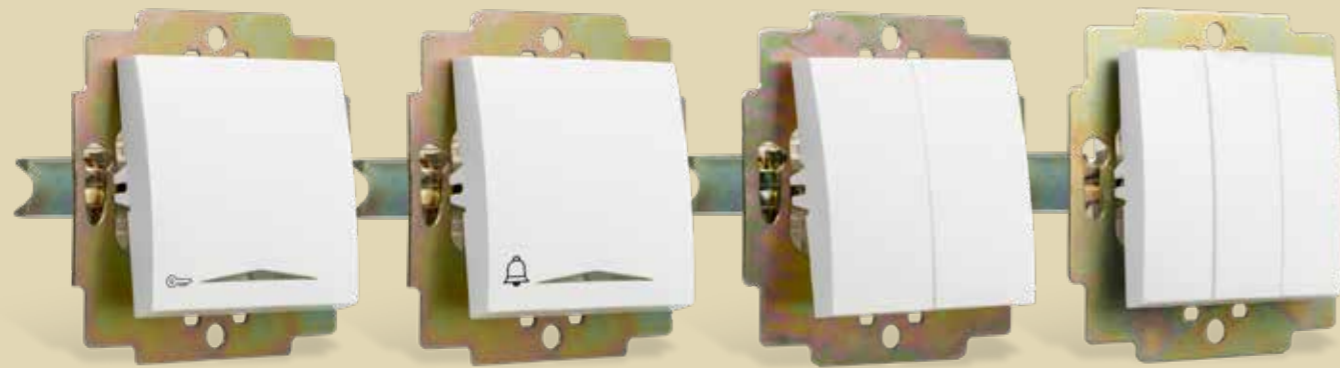

GANG ROCKER WITH SYMBOL "DOOR"   GANG ROCKER WITH SYMBOL "BELL"   2-GANG ROCKER   3-GANG ROCKER